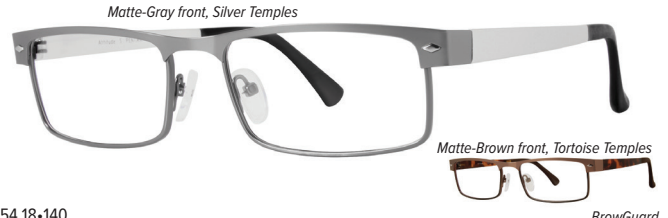

ALPHA

Size 49 20-130 | 51 20-135
Color Brown | Gunmetal
Temple Standard
Side Shields Alpha BrowGuard

Size 49 51
A 49.2 51.0
B 32.5 35.0
ED 50.4 52.4

Stainless Steel ATTITUDE 3

Size 52 18-135 | 54 18-140
Color Moss/Dark Gunmetal | Burgundy/Silver
Temple Spring Hinge
Side Shields ATT3 BrowGuard

Size 52 54
A 52.2 54.8
B 33.6 34.6
ED 53.7 55.7

Grooved Lenses REQUIRED

Stainless Steel ATTITUDE 4

Size 53 18-135
Color Blue/Silver | Black/Silver
Temple Spring Hinge
Side Shields ATT4 BrowGuard

Size 53
A 53.1
B 32.8
ED 54.3

Grooved Lenses REQUIRED

Stainless Steel ATTITUDE 5

Size 54 18-140
Color Matte-Gray front, Silver Temples
 Matte-Brown front, Tortoise Temples
Temple Spring Hinge
Side Shields ATT5 BrowGuard

Size 54
A 53.5
B 30.0
ED 54.7

Stainless Steel ATTITUDE 6

Size 48 16-130
Color Matte-Brown front, Ocean Temples
 Matte-Violet front, Pink Temples
Temple Spring Hinge
Side Shields ATT6 BrowGuard

Size 48
A 47.5
B 26.6
ED 48.6

BETA

Size 56 18-140 | 58 18-145 | 60 18-145
Color Gunmetal | Black | Gold
Temple Standard
Side Shields Beta BrowGuard